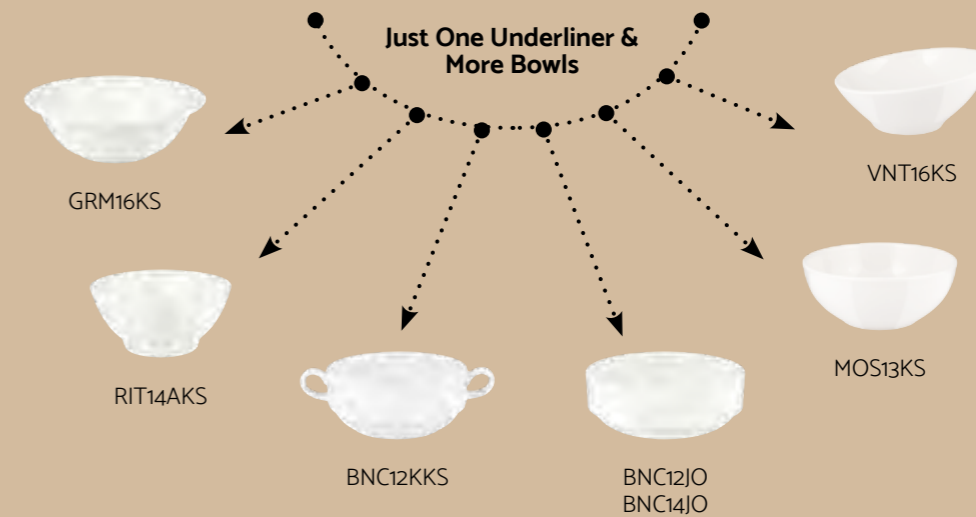

Stackable Bowl

- BNC12JO 12 cm 350 cc x12
- BNC14JO 14 cm 500 cc x12

Bowl Underliner

- GRM19KKT 19 cm x12

Just One Underliner & More Bowls

Our new 19 cm underliner suits with seven different bowls that meet every volume and style needs of chefs.

This multipurpose underliner is also a great alternative to be used as a degustation or dessert plate with a stylish coupé center niche.

Iris White

Though some presentations appeal to five senses, the pleasure always starts with the sight. Using the plate as your canvas, draw all the attention to your presentation with Iris White. The collection is designed for chefs who draw a colorful and textured route to the pleasure of savours...

Visit this collection online to share

Edge Chip Warranty

Stackable

New Product

Flat Plate

- IRSWHGRM17DZ x12
17 cm
- IRSWHGRM19DZ x12
19 cm
- IRSWHGRM21DZ x12
21 cm
- IRSWHGRM23DZ x12
23 cm
- IRSWHGRM25DZ x12
25 cm
- IRSWHGRM27DZ x12
27 cm
- IRSWHGRM30DZ x6
30 cm