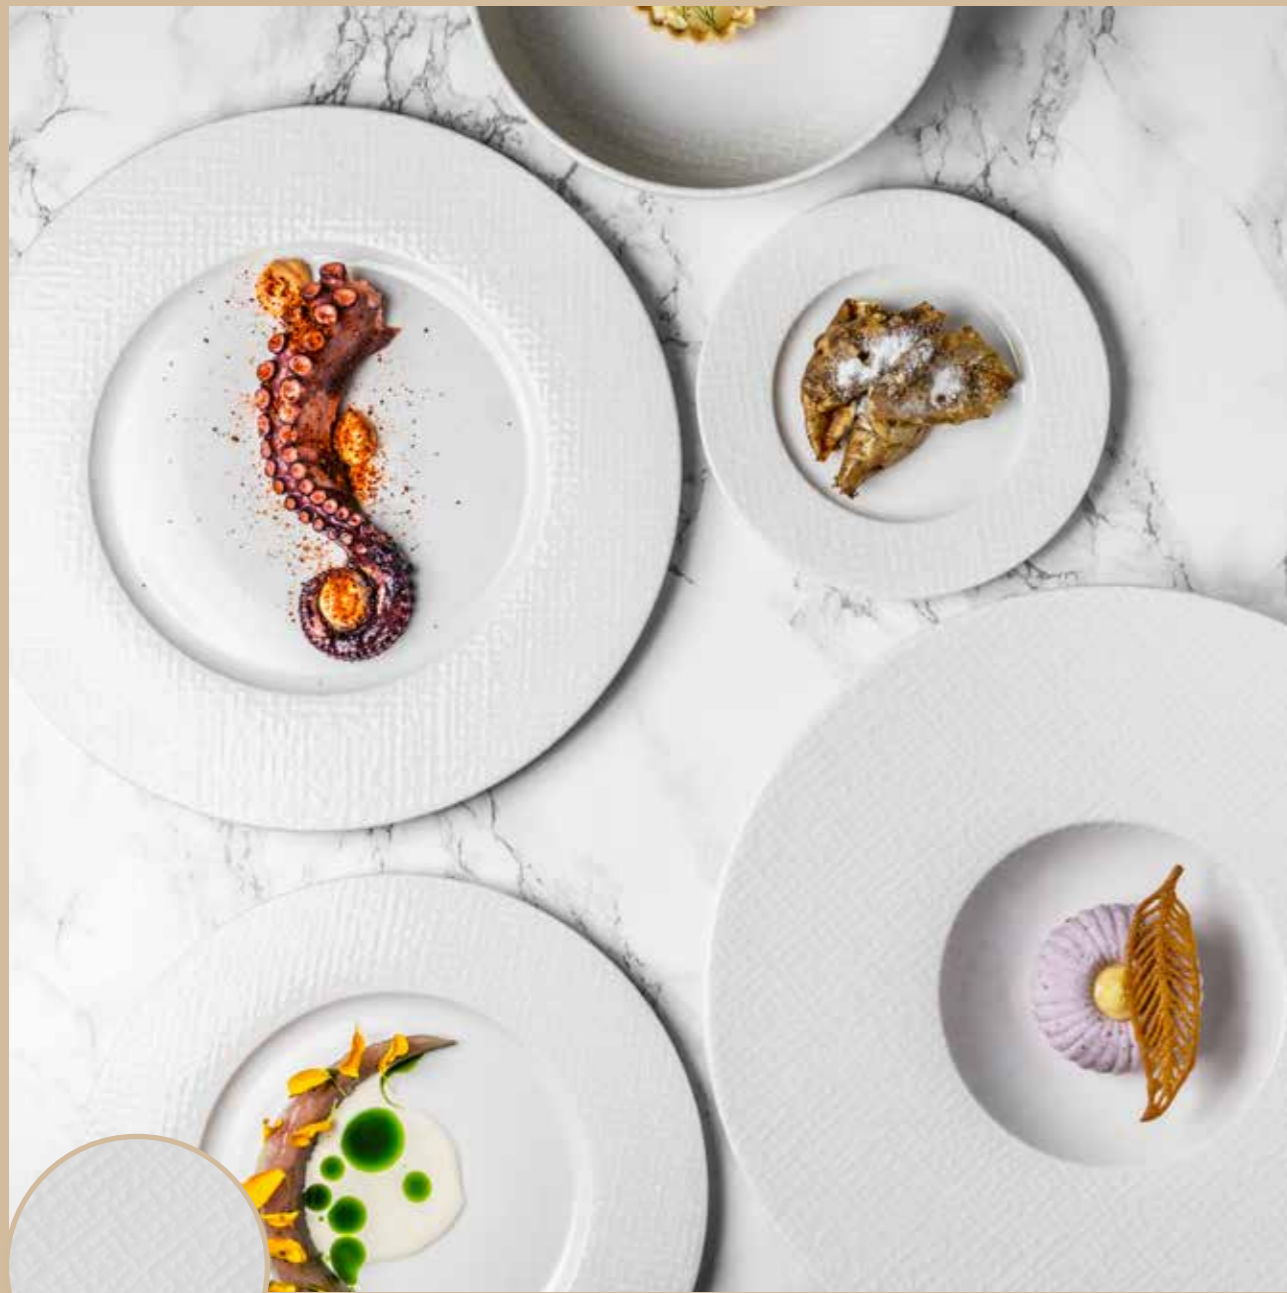

Microwave Safe

Dishwasher Safe

Thermal Shock Resistance

Unique Pieces Reactive Glaze

Premium Porcelain Collection

* Patch

In Bonna's enchanting world, Patch combines the centuries-old cultural houndstooth pattern with the purity of white and porcelain, turning the dining experience into a grand adventure. With different glaze applications, stackable design, scratch-resistant structure, and brand-new shiny digital patterns, Patch becomes the preferred choice of upper-tier restaurants. With its style that enhances the magic of colours, textures, and shapes, Patch allows the magical play of light. The collection is eagerly waiting for creative chefs who successfully use design to highlight the visual appeal of presentations.