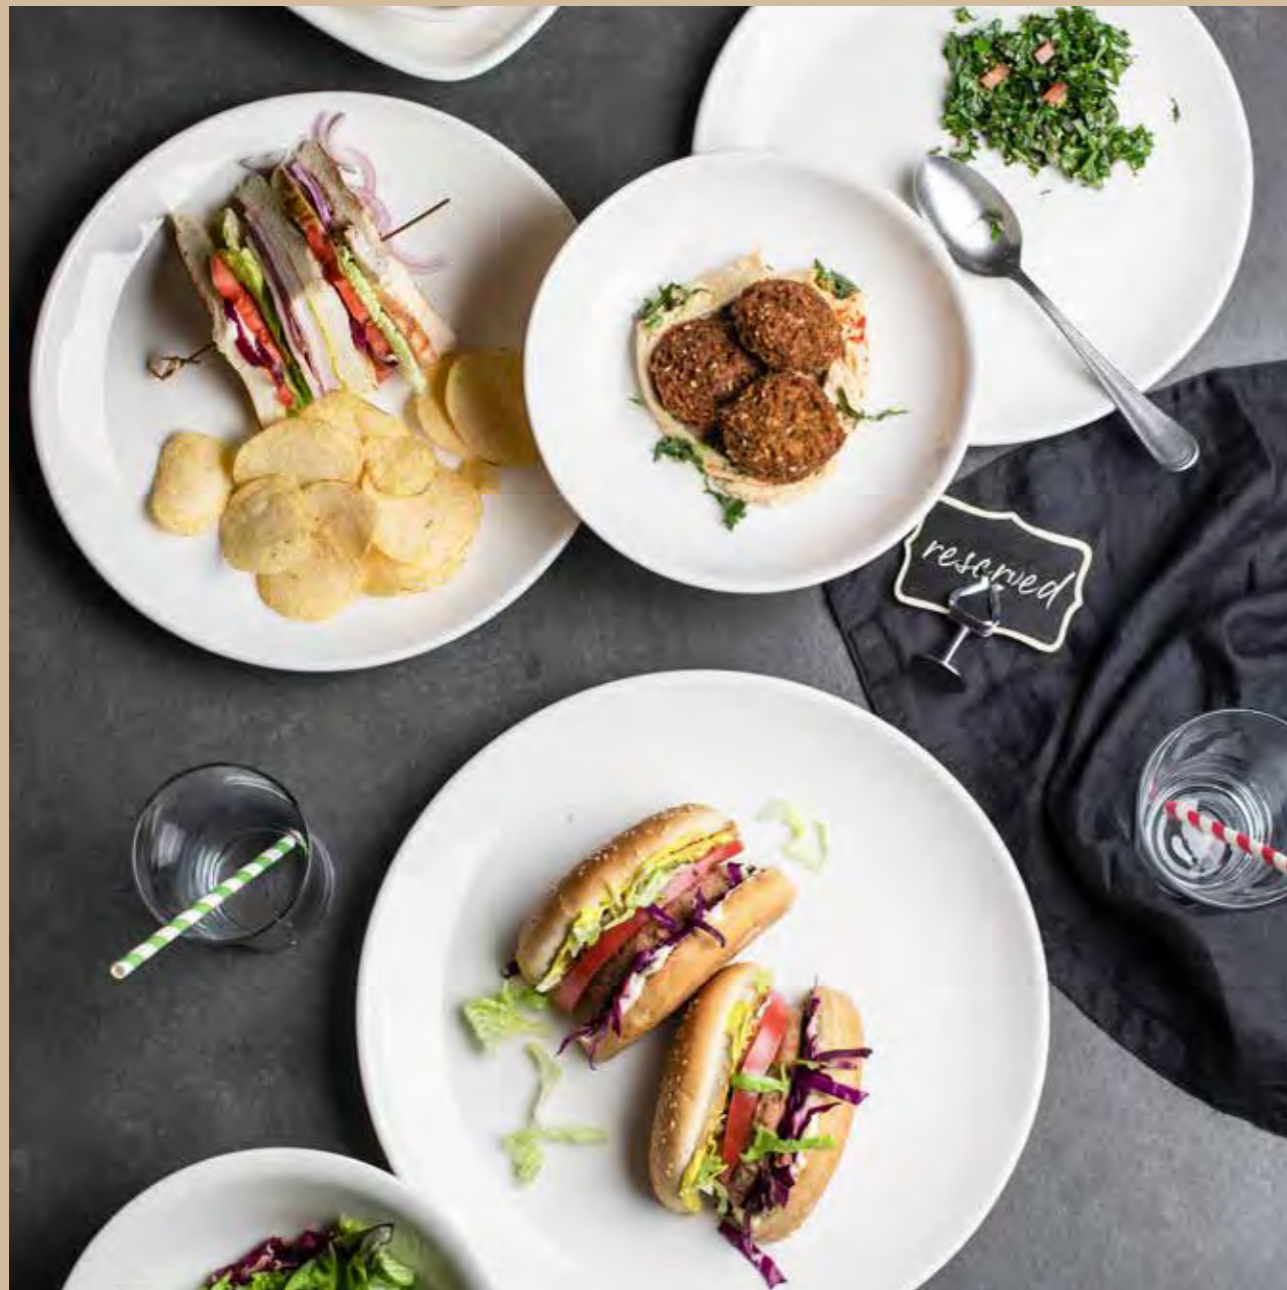

Gourmet

A simply stunning range with lasting durability. These robust coupe forms are ready to be hard-working team-mates. Classical plain body with the plenty of space of the coupe form provides different presentation experiences in the right hands.

Visit this collection online to share

Edge Chip Warranty

Stackable

New Product

Flat Plate

GRM15DZ	x12
15 cm	
GRM17DZ	x12
17 cm	
GRM19DZ	x12
19 cm	
GRM21DZ	x12
21 cm	
GRM23DZ	x12
23 cm	
GRM25DZ	x12
25 cm	
GRM27DZ	x12
27 cm	
GRM30DZ	x6
30 cm	

Deep Plate

GRM20CK	x12
20 cm 500 cc	

Bowl

* GRM23KS	x6
23 cm 1070 cc	

Deep Plate

GRM9CK	x24
9 cm 50 cc	
GRM13CK	x12
13 cm 220 cc	
GRM15CK	x12
15 cm 330 cc	

Pizza Plate

GRM28PZ	x6
28 cm	
GRM30PZ	x6
30 cm	
GRM32PZ	x6
32 cm	

Pasta Plate

GRM24CK	x6
24 cm 400 cc	
GRM27CK	x6
27 cm 450 cc	
GRM30CK	x6
30 cm 550 cc	

Oatmeal Bowl

GRM16CK	x12
16 cm 160 cc	

Oatmeal Bowl

GRM16KS	x12
16 cm 400 cc	
GRM18KS	x12
18 cm 700 cc	
GRM20KS	x6
20 cm 900 cc	

Coffee Cup & Saucer

BNC01KF	x6
110 cc	
GRM01KT	x6
13 cm	

Coffee Cup & Saucer

BNC02KF	x6
80 cc	
GRM02KT	x6
12 cm	

Tea Cup & Saucer

BNC01CF	x6
210 cc	
BNC03CF	x6
280 cc	
GRM04CT	x6
16 cm	

Tea Cup & Saucer

BNC02CF	x6
180 cc	
GRM02CT	x6
14 cm