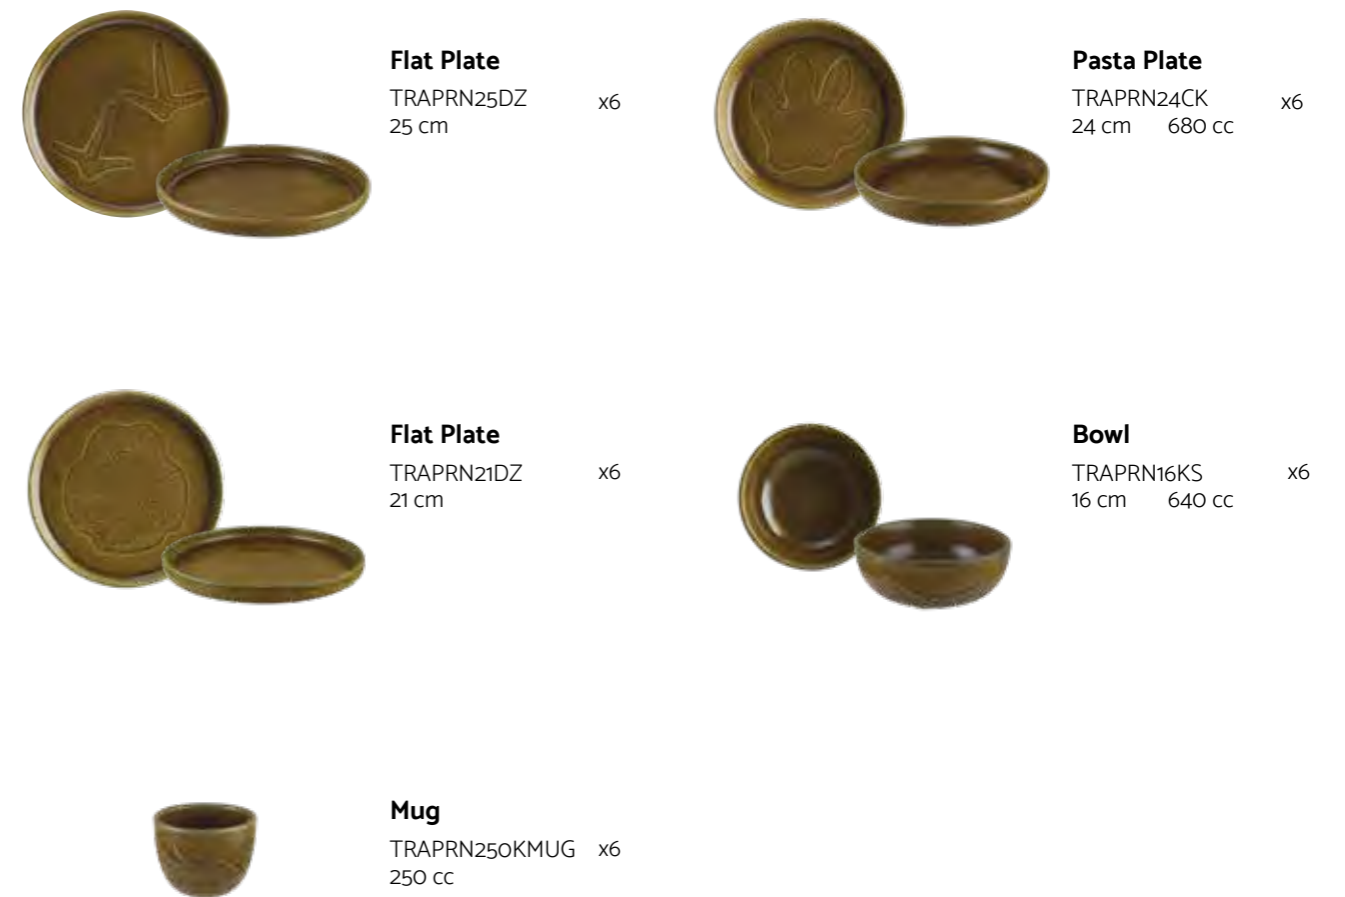

Prints

Sustainable and Eco-Friendly Products

Prints by Bonna products are produced from recycled industrial waste within the framework of Bonna's understanding of efficiency in the use of natural resources and sustainability in production. Bonna invites you to participate in this transformation from the table, with these products that it produced without wasting the resources of our planet.

Visit this collection online to share

Edge Chip Warranty   Stackable   * New Product