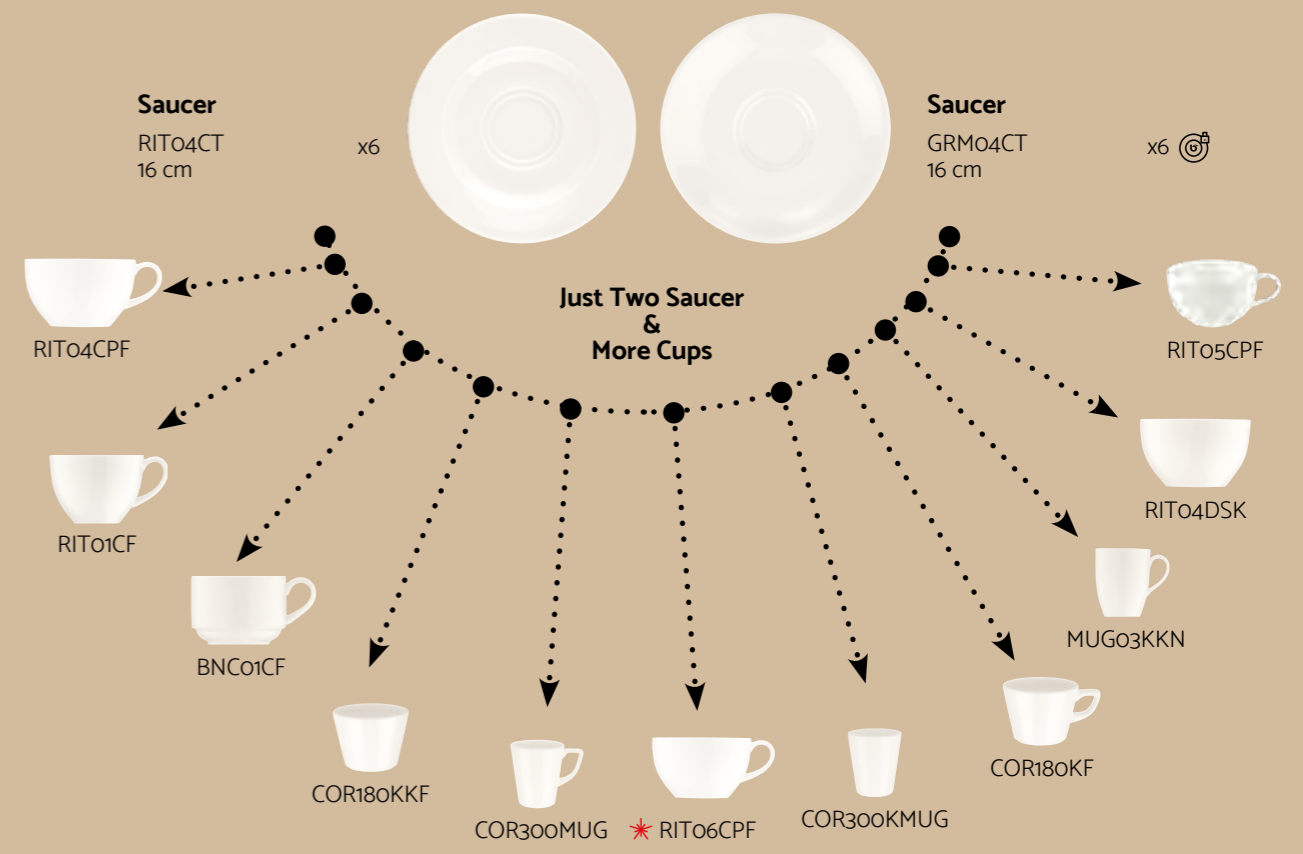

Core Mug
 COR300KMUG x24
 300 cc

Banquet Mug
 * BNC300MUG x12 ☰
 300 cc

Mugs

The Mugs Collection stands out with its elegant design and durable porcelain material. Ideal for the Horeca sector, this collection includes soft beverage mugs in various sizes and stylish forms. Combining aesthetics with practicality, it offers an easy-to-clean and long-lasting experience.