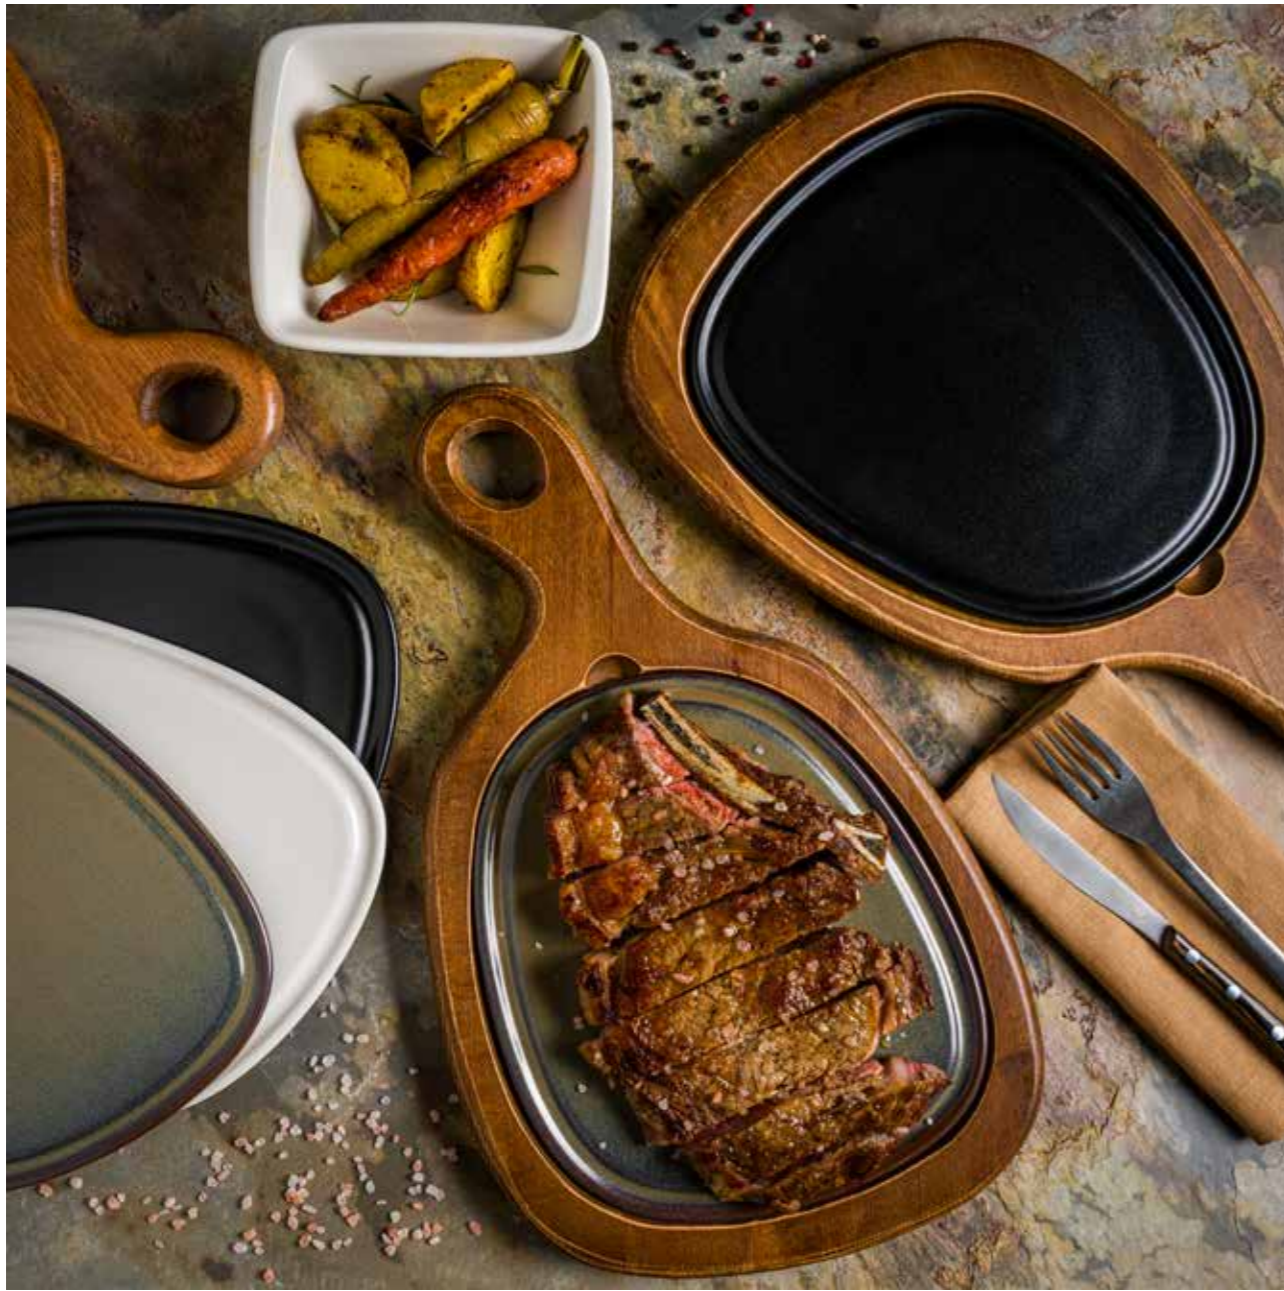

Piuma

Combining warm touch of wood with porcelain's pure and clean texture, Bonna brings an innovative and stylish touch to steak and cheese presentations with PIUMA Collection. Inspired by the goose feathers' unique dirt-repellent structure, Piuma offers ease in usage and cleaning with its separatable wood and ceramic pieces designed for a seamless fit.

Visit this collection online to share

Edge Chip Warranty

Stackable

New Product

Steak Board

WDPIU25DZ
42 x 25,5 x 2,5 cm

x6

Piuma Flat Plate

PIU25DZ
24,5 x 20,5 cm

x6

Piuma Flat Plate

NOTPIU25DZ
24,5 x 20,5 cm

x6

x6