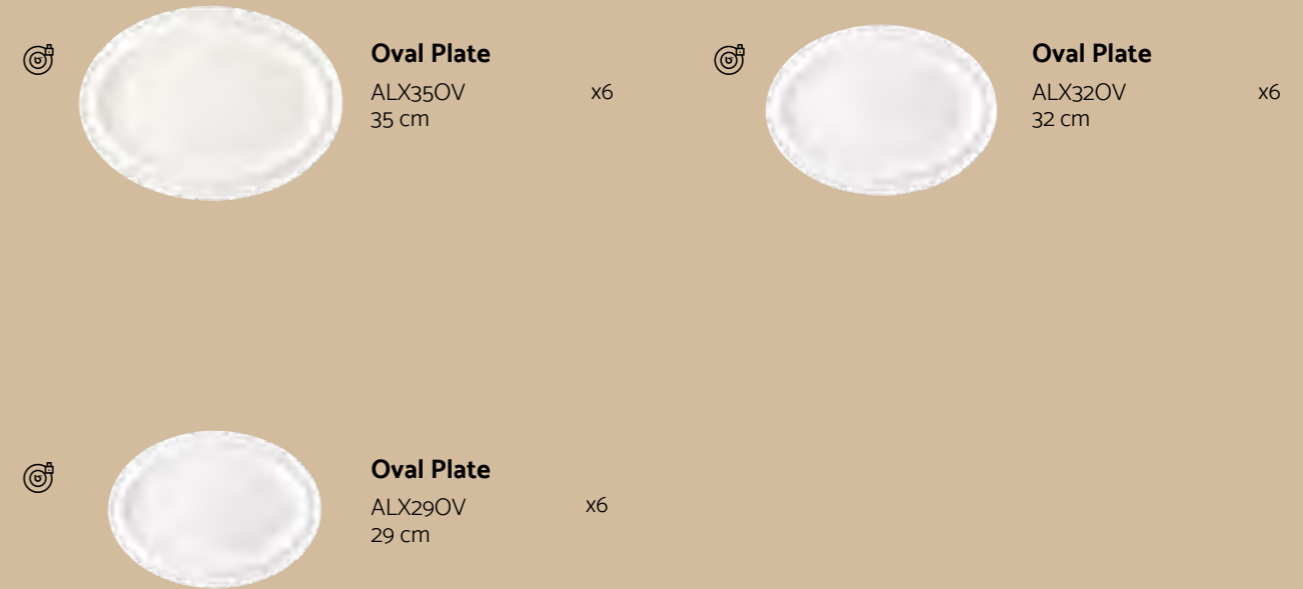

Edge Chip Warranty
Stackable
New Product