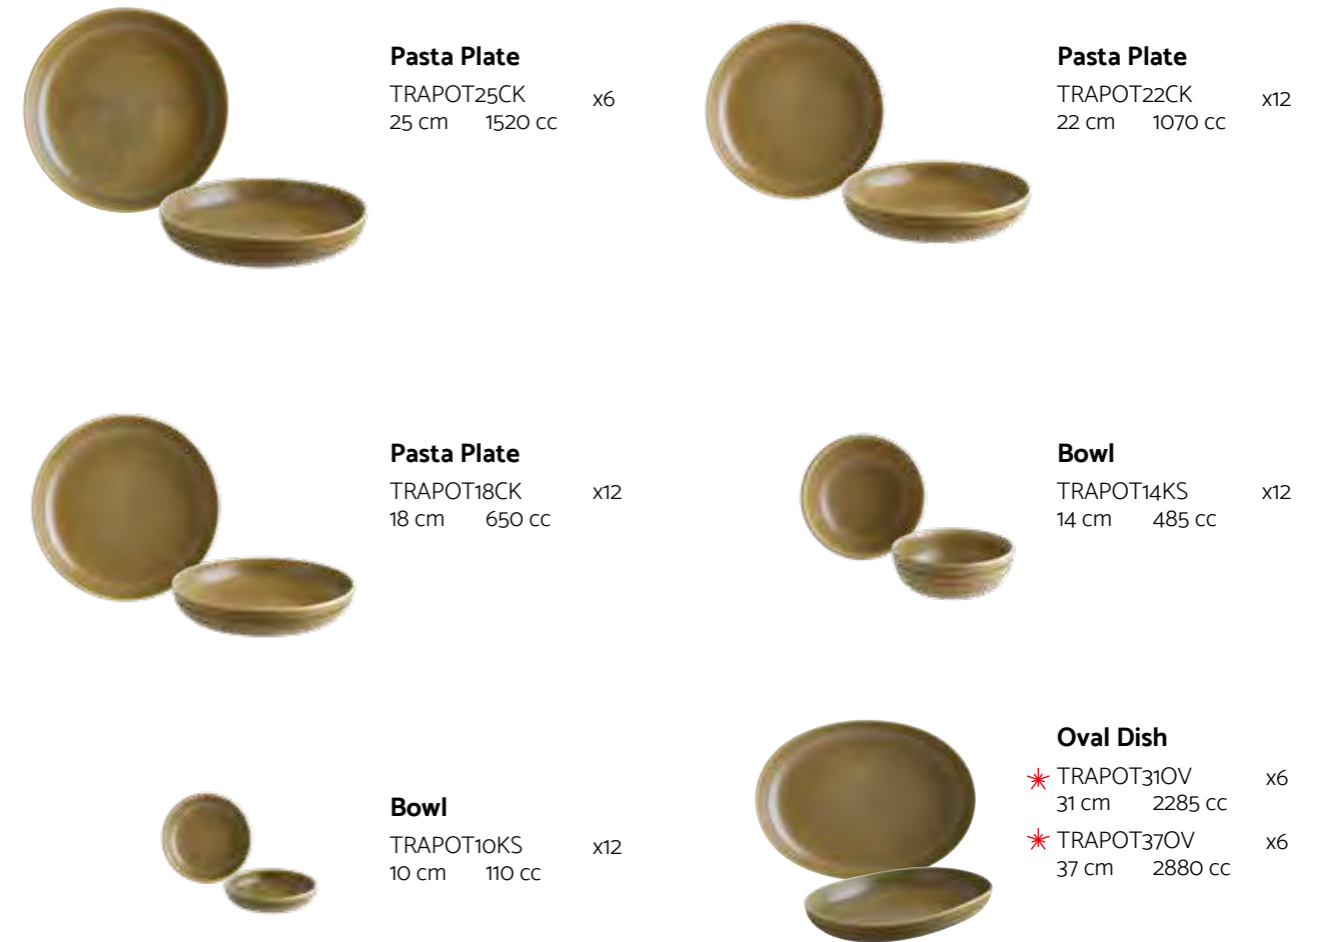

Terra Pott Bowl

Focus, feel, smell and taste.

Meet our Pott Bowl specially designed for “bowl food” culture - the nouveau and colorful stop of culinary journeys! With its reactive glaze application, reactive glaze application and artistry relief details coming from the pottery tradition, Pott Bowl Collection puts the food on the spotlight; allows you create presentations to be appreciated with mindfulness and pleasure.

Visit this collection
online
to share

Edge Chip Warranty

Stackable

New Product